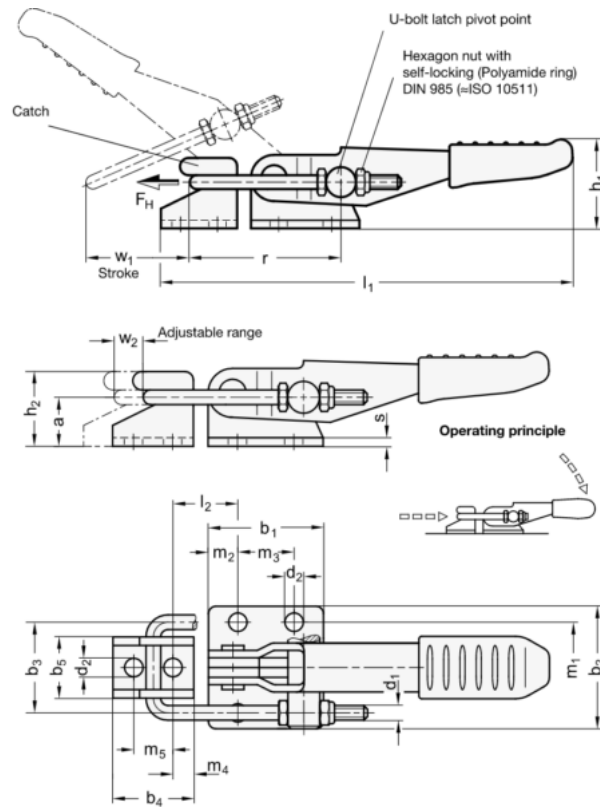

Article number: 20851160T

Description: E+G Klee latch clamp,
GN 851-160-T without latch, with catch

Measures

b2	= 28
d1	= M4
h1	= 26
Newton	= 1600
w2	= -